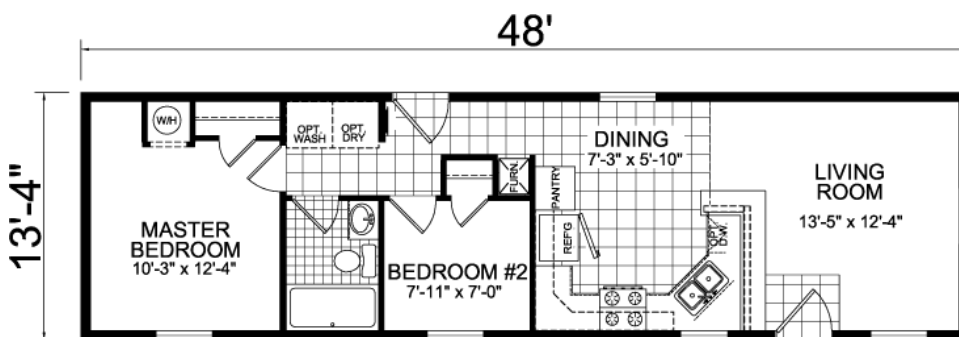

719-687-0680

\$49,995*

Affordable get-away

Order and customize

**Range, Microwave,
Dishwasher, Hot
Water Heater and
Furnace Included!**

\$49,995* – 640 SF!

***+SHIPPING, SALES TAX, DELIVERY AND SET-UP**

Description with \$13,000 in options included

- 8 ft porch
- Smart Panel siding
- Insulated at – R38 Roof, R19 Walls, R22 Floor
- 40# Roof Snow Load
- Metal roof

Kitchen appliances included!

STOP in the office, 1760 E. Hwy 24, Woodland Park